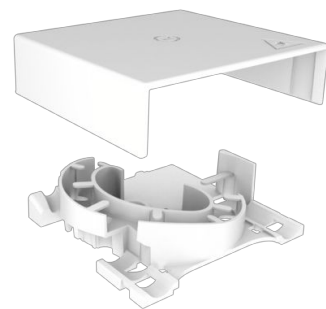

# 2LINE Athene KÜB

Article no.: 2LINE Athene KÜB

In combination with the 2LINE Athene BOX you can exploit all the advantages of modern in-house cabling. The 2LINE Athene KÜB enables you to accommodate excess length of cable assemblies, which are delivered cascaded for installation in empty conduits. Of course, it should be also ensured that the fibres are inserted and guided gently without bending below the prescribed radius.

### Advantages:

- Used for depositing excess cable lengths
- Micro tube support of  $\varnothing 5 / \varnothing 7 / \varnothing 10$ mm
- Fixation of gas/water stop (EZA)
- Fulfils the R30 bending radius
- Closure with self-locking

## Dimensions:

- HxWxD[mm]: 90x96x27

## Features

Dimension: 90x96x27