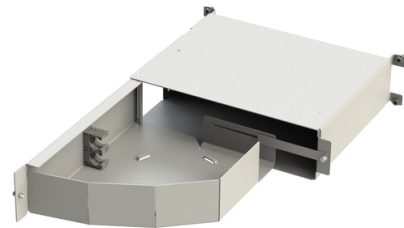

MODULES

2LINE 2HE Bündeladerablagebox

Article no.: 20958

Picture may differ from selected product

Features

Dimensions (mm) W x H x D Capacity
max.: 88x350x280