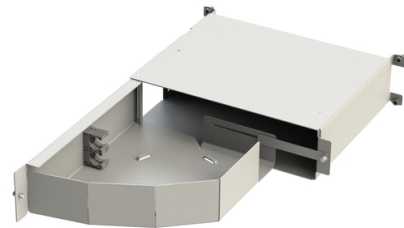

### 2LINE 2HE Bündeladerablagebox

Article no.: 20958

Picture may differ from selected product

## Features

Dimensions (mm) W x H x D Capacity  
max.: 88x350x280